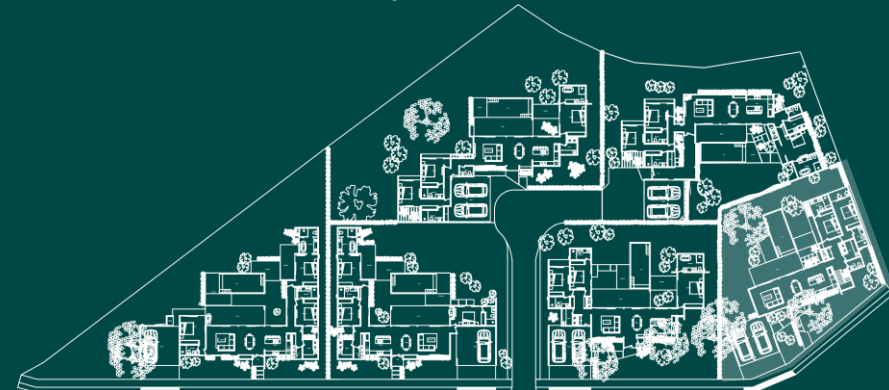

ARBOREIO

BEACH HOUSES

First floor

Second floor

AMENITIES

- Living room
- Dinning room
- Kitchen
- Main bedroom
- Main bathroom with tub
- 2 Secondary bedrooms
- Ensuite baths
- Powder room
- Laundry
- Covered and Sun Terraces
- Pool & BBQ
- Carport, 2 places

FOOTAGE AND LOT A-04

Conditioned Area	203.15
Covered terraces	28.20
Sun terraces	20.80
Pool	21.00
Carport & utilities	39.00

Total Construction 312.15 m2

Lot área 587.80 m2

PLUMERIA BEACH HOUSE

- Living room
- Dining room
- Kitchen
- Master bedroom
- Master bathroom
- 2 Secondary bedroom
- 2 Secondary bathroom
- Half bathroom
- Laundry
- Terrace
- Pool
- Garage, 2 places