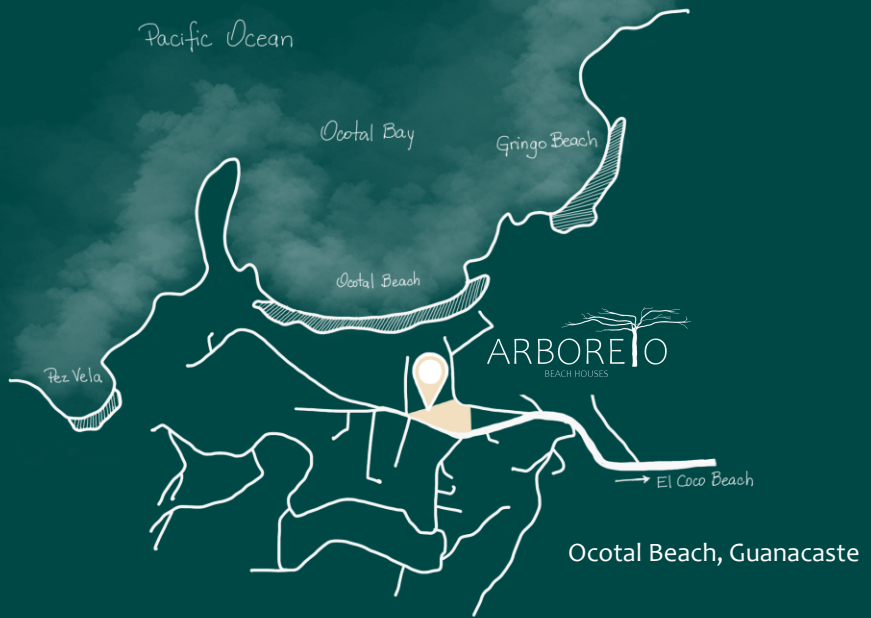

ARBOREIO

BEACH HOUSES